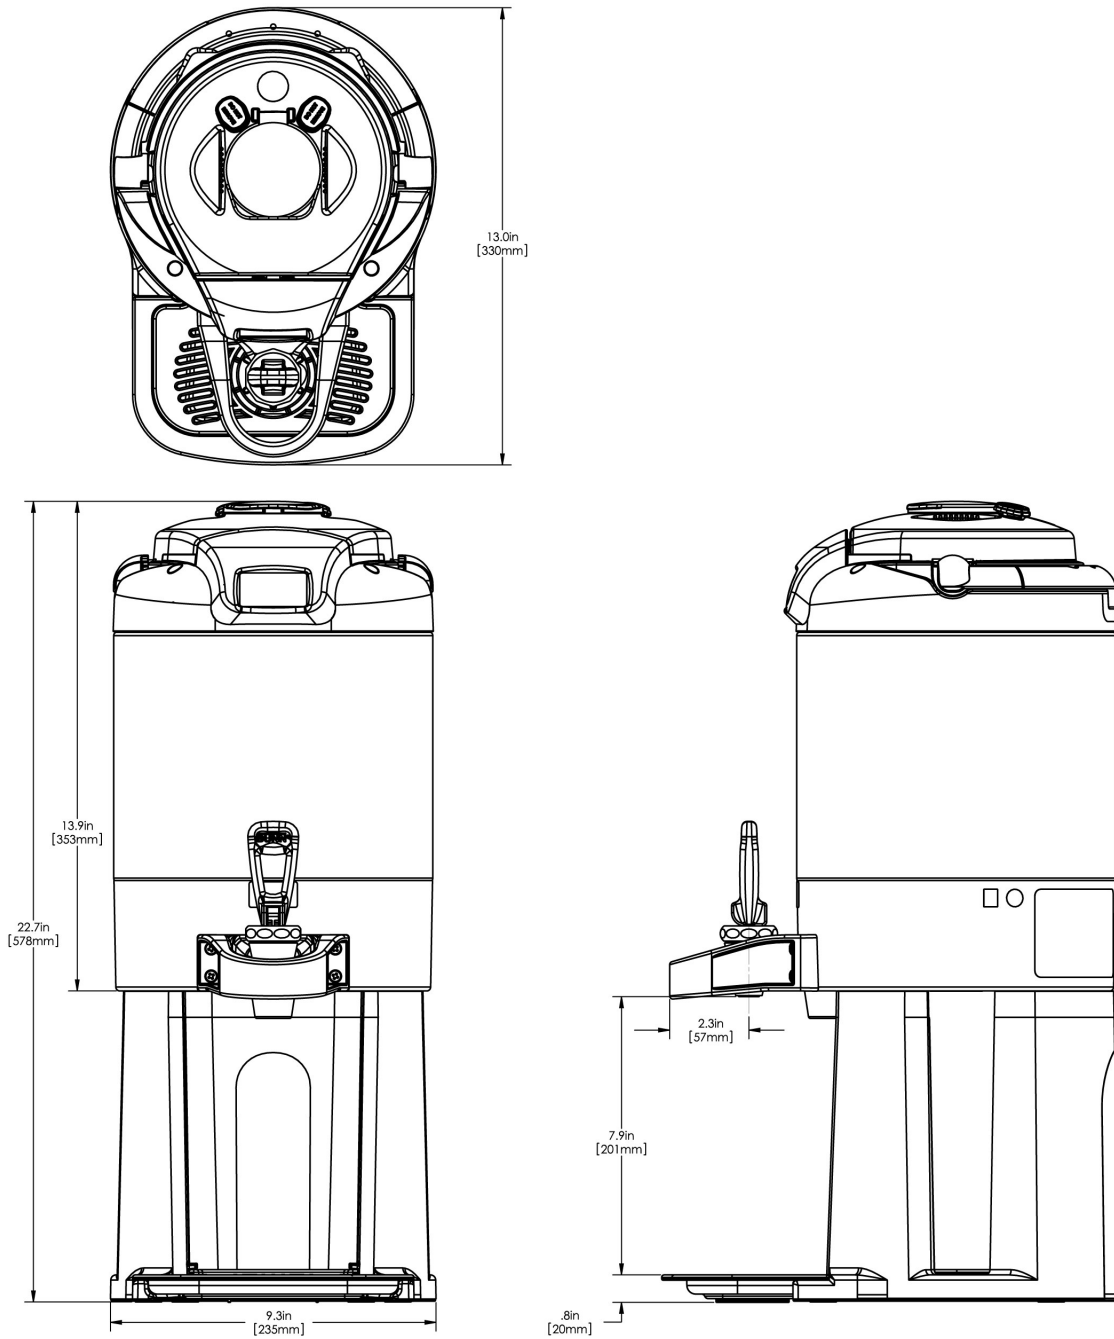

BUNN®

1.5Gal(5.7L) TF Srvr w/ Base, DSG SST

*Optimum flavor profile for hours without
traditional warming plates*

9.3 " x 22.7 " x 13 "

- Digital sight gauge operates on four easily replaceable AAA batteries with an average 1-year lifespan. Display shows low battery symbol when replacement is needed
- Unique lid design features a pour spout for easy emptying and cleaning
- Vacuum insulated to keep coffee hot for hours
- Volume indicator displays how much coffee is left inside the server
- Four-hour digital count-up timer
- Soft-grip bail handle for easy transportation
- Brew-through lid
- Contemporary styling and wrap program for maximum merchandising
- Drip tray is easily removed for cleaning or to provide extra clearance for dispensing into pitchers
- Fast flow faucet
- Ideal for use with Single or Dual TF DBC Brewers
- Large cup clearance allows for dispensing into cups, decanters and thermal carafes
- Translucent faucet guard provides increased visibility while dispensing

Related products

- 39795.0003 STAND ASSY, TF SERVER BLK

Product No	Coffee Server Type	UPC	2D Format CAD Available	Machine Depth
42750.0000	Satellite Server Thermal Server	72504099446	Yes	13 "
Machine Width	Machine Height	Units per Case	Shipping Box Length	Shipping Box Width
9.3 "	22.7 "	1	27 "	15 "
Shipping Box Height	Shipping Weight	Volume of shipped box		
12 "	16.51 lb	2.81 ft3		