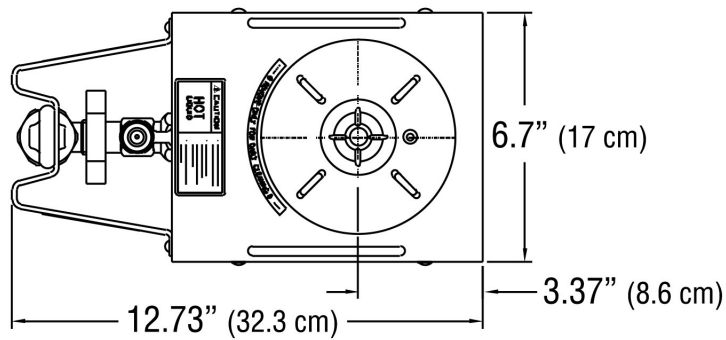

## 1.5Gal(5.7L) GPR-FF Srvr

*Optimum flavor profile for hours without traditional warming plates*

6.7 " x 9.8 " x 12.73 "

- 1 1/2 gal (5.7L) capacity
- Easily transported portable server for remote service
- Safety-Fresh® brew-through lid with vapor seal and spill protection

### Related products

- 03229.0000 Drip Tray
- 12203.0010 RWS1 Warmer
- 12203.0014 RWS1 Warmer
- 20213.0103 DRIP TRAY KIT,RWS1
- 20213.0200 Drip Tray
- 20213.0301 Drip Tray

Product No	Coffee Server Type	UPC	2D Format CAD Available	Handle
20950.0004	Satellite Server	72504036380	Yes	Top Handle
Machine Depth	Machine Width	Machine Height	Units per Case	Shipping Box Length
12.73 "	6.7 "	9.8 "	1	14.8 "
Shipping Box Width	Shipping Box Height	Shipping Weight	Volume of shipped box	
8.6 "	12 "	9.26 lb	0.88 ft3	