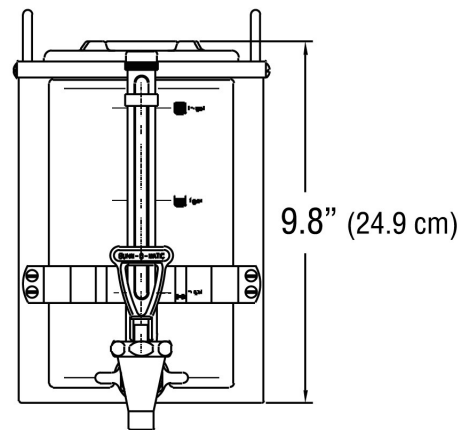

## 1.5Gal(5.7L) GPR-FF Srvr

*Optimum flavor profile for hours without traditional warming plates*

6.7 " x 9.8 " x 12.73 "

- 1 1/2 gal (5.7L) capacity
- Easily transported portable server for remote service
- Safety-Fresh® brew-through lid with vapor seal and spill protection

### Related products

- 03229.0000 Drip Tray
- 12203.0010 RWS1 Warmer
- 12203.0014 RWS1 Warmer
- 20213.0103 DRIP TRAY KIT,RWS1
- 20213.0200 Drip Tray
- 20213.0301 Drip Tray

Product No	Coffee Server Type	UPC	2D Format CAD Available	Handle
20950.0004	Satellite Server	72504036380	Yes	Top Handle
Machine Depth	Machine Width	Machine Height	Units per Case	Shipping Box Length
12.73 "	6.7 "	9.8 "	1	14.8 "
Shipping Box Width	Shipping Box Height	Shipping Weight	Volume of shipped box	
8.6 "	12 "	9.26 lb	0.88 ft3	