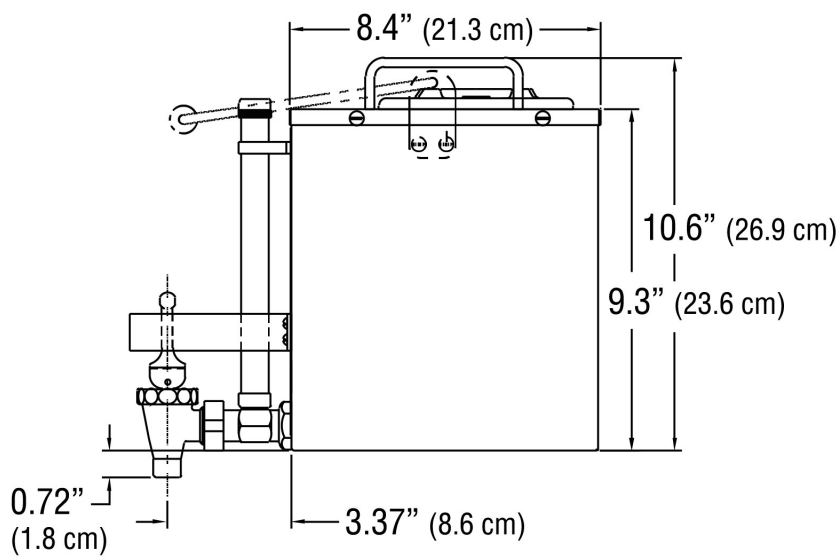

## 1.5Gal(5.7L) GPR-FF Srvr

*Optimum flavor profile for hours without traditional warming plates*

6.7 " x 9.8 " x 12.73 "

- 1 1/2 gal (5.7L) capacity
- Easily transported portable server for remote service
- Safety-Fresh® brew-through lid with vapor seal and spill protection

### Related products

- 03229.0000 Drip Tray
- 12203.0010 RWS1 Warmer
- 12203.0014 RWS1 Warmer
- 20213.0103 DRIP TRAY KIT,RWS1
- 20213.0200 Drip Tray
- 20213.0301 Drip Tray

Product No	Coffee Server Type	UPC	2D Format CAD Available	Handle
20950.0004	Satellite Server	72504036380	Yes	Top Handle
Machine Depth	Machine Width	Machine Height	Units per Case	Shipping Box Length
12.73 "	6.7 "	9.8 "	1	14.8 "
Shipping Box Width	Shipping Box Height	Shipping Weight	Volume of shipped box	
8.6 "	12 "	9.26 lb	0.88 ft3	